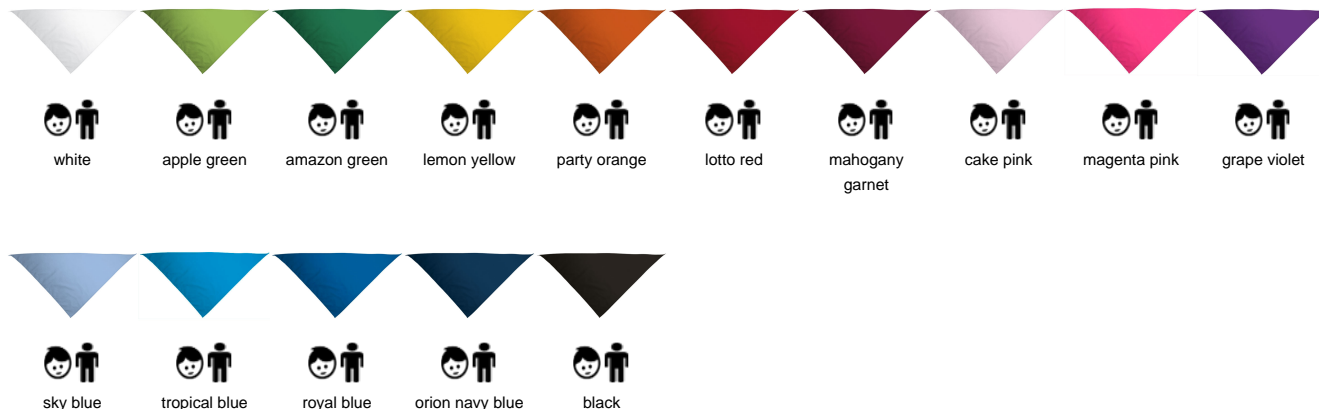

<b>BAG</b>  100 uds
---------------------------

**SYMBOLS MAINTENANCE:**

65% polyester, 35% cotton. 120 grs/m<sup>2</sup> poplin fabric. Sewn hem. 500 units per box. 100 units per package: 1 size, 1 color.

### Available colors

Available colors for kid sizes

Available colors for adult sizes